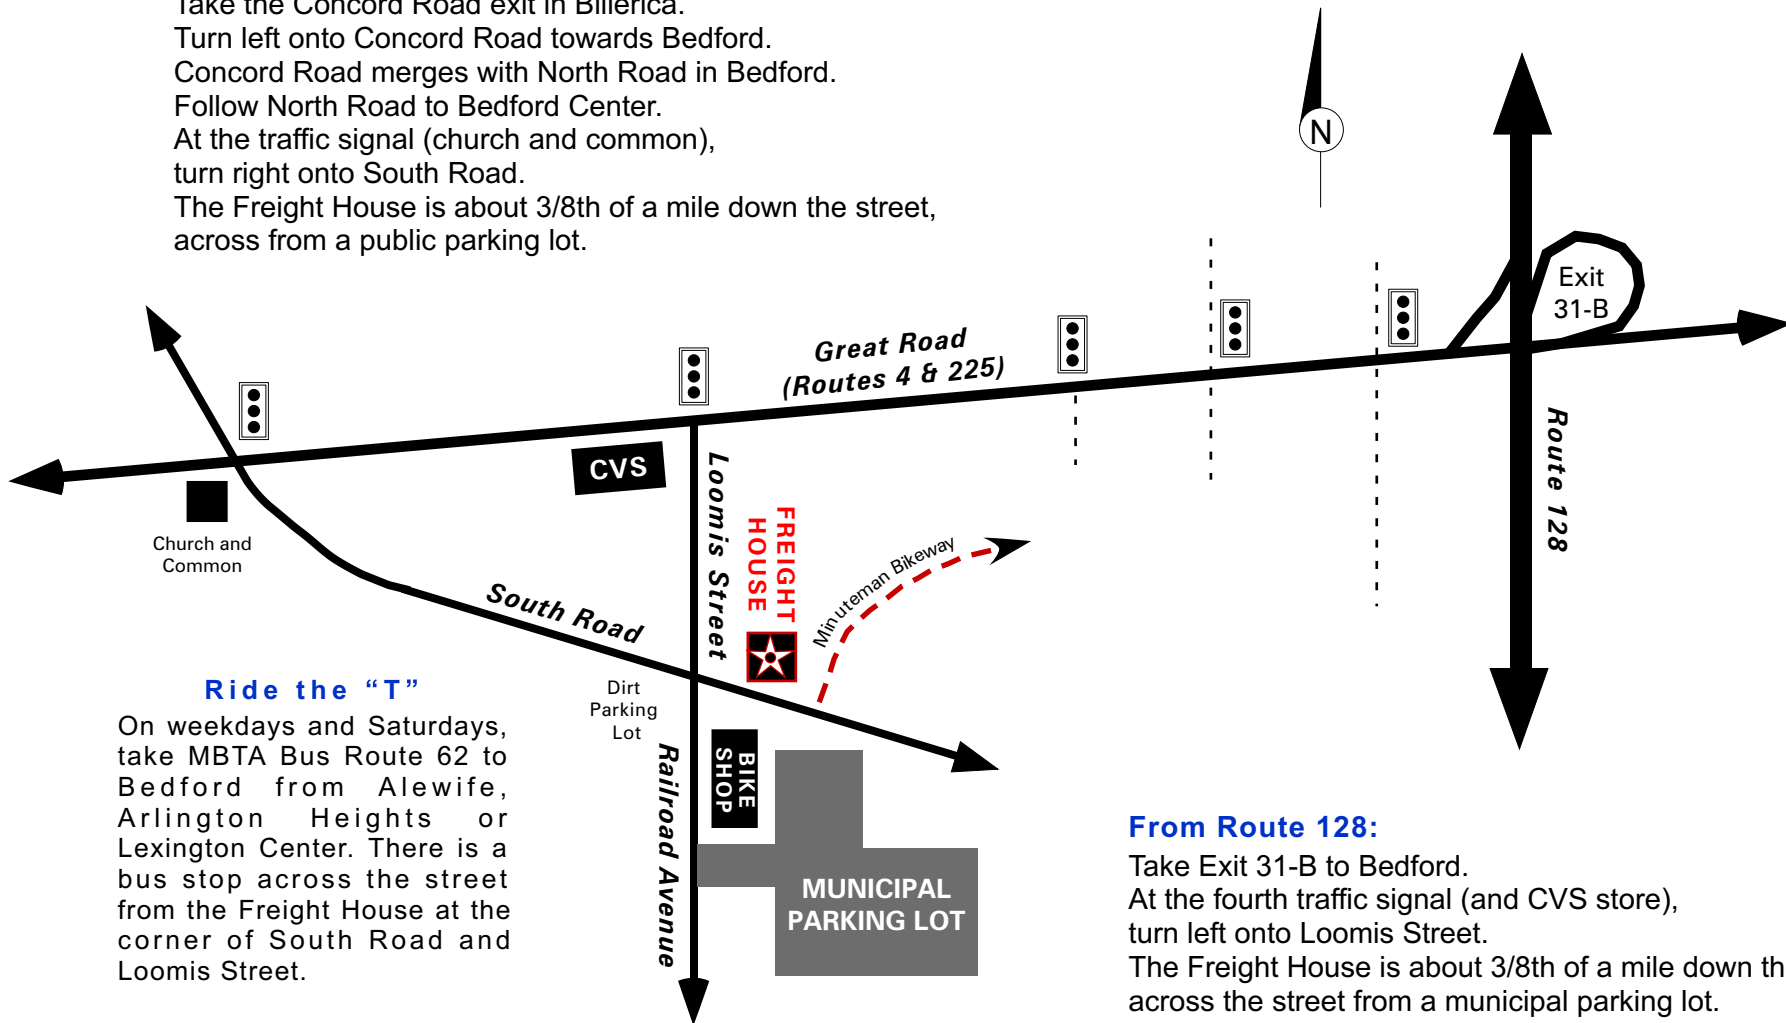

# Directions to Bedford Freight House and the Minuteman Bikeway

## 120 South Road, Bedford, Massachusetts

### From Route 3/Southbound:

Take the Concord Road exit in Billerica.  
Turn left onto Concord Road towards Bedford.  
Concord Road merges with North Road in Bedford.  
Follow North Road to Bedford Center.  
At the traffic signal (church and common),  
turn right onto South Road.  
The Freight House is about 3/8th of a mile down the street,  
across from a public parking lot.

### From Route 128:

Take Exit 31-B to Bedford.  
At the fourth traffic signal (and CVS store),  
turn left onto Loomis Street.  
The Freight House is about 3/8th of a mile down the road,  
across the street from a municipal parking lot.